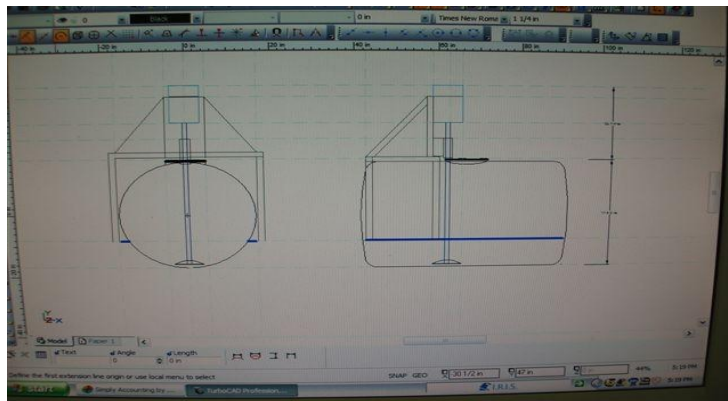

We realize that most commercial grade ad lib feeding systems are only available for group pen systems, but we have developed a system that allows for individually penned animals to receive the same.

As you can see in the picture below, there is a pipeline that circulates the milk constantly, and then feeds into each individual pen via a nipple at the center of the pen door.

In this case, the feeding pipe is inserted inside the floor drain so it is not stepped on.

Custom Mixer

We will custom design your system with a complete set of drawings

Distributed by

Star Gro Products

www.stargroproducts.ca
1-800-798-9204